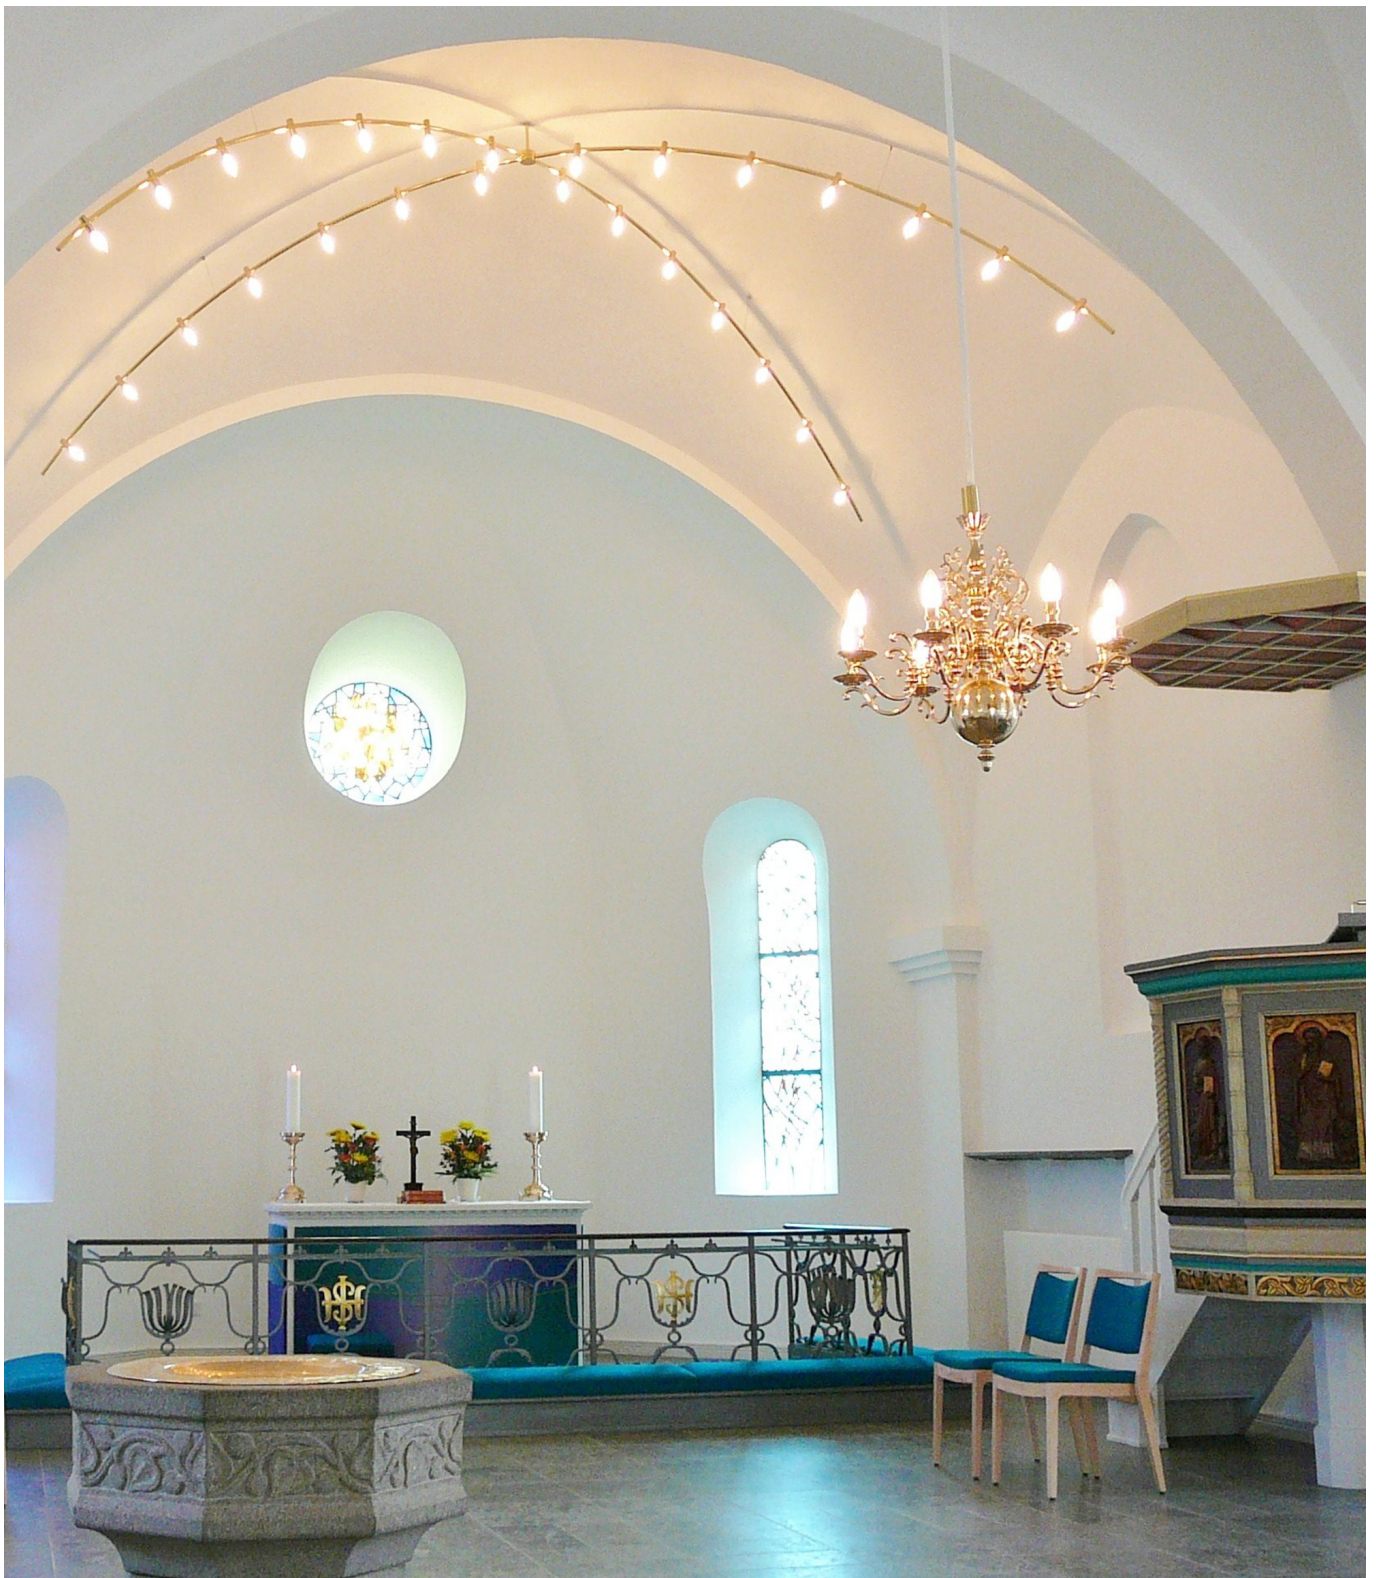

### OERSTED chandelier 4

The ØRSTED chandelier is designed to use all of the space in the ceiling of the church and can be used as a reflector as well. Moreover, the armature is designed not to disturb the surroundings around the alter.