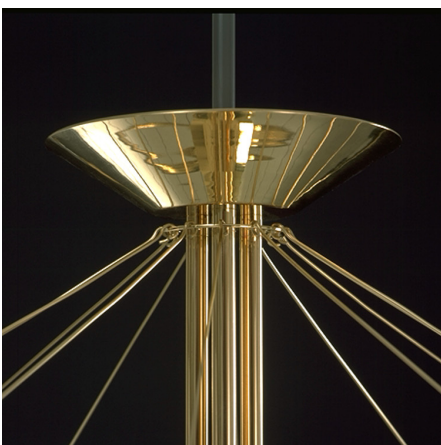

### SCT. JACOBI CHURCH, VARDE, DENMARK

The church was likely built between 1150 and 1225, although the exact date remains uncertain. During the Middle Ages, the church was equipped with its tower. In 2016, the church underwent an extensive renovation, which included a new floor, new coloring of the benches, an updated organ, kneelers, and a comprehensive upgrade of the lighting.

Many old churches suffer from insufficient lighting, and in this case, [VMB Architects](#) chose to supplement the original chandeliers with their [Green chandelier](#). The Green chandelier integrates beautifully and harmoniously with the original brass chandeliers, leaving the space with a stunning and functional illumination.

Under the gallery, in the porch, and in the sacristy, Gren micro pendants were installed, contributing both functionally and aesthetically to creating a very cohesive and harmonious lighting design for the church. [The Gren pendant](#) is also available in custom designs upon request. The Gren chandelier comes in several variants, as does the Gren luminaire, which is also available in various wall-mounted versions.

**Produkt:** Gren Chandelier

**Material & finish:** Polished and lacquered brass

**Dimension:** Ø60-Ø160cm. H: 33,5cm. 54,5cm. 6-16 Arme

**Light sources:** 6-16 crown bulbs - clear. Socket/holder: E14.

Wattage: Max. 60W. 230V